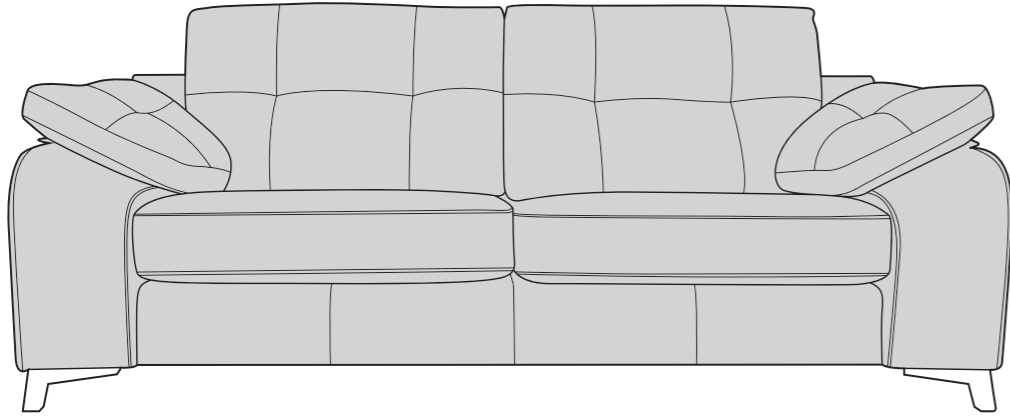

Cover 1:
Ryder Stone

Chrome Feet

Bilbao Collection

Colours represented are to be used as a guide only.
Please refer to manufacturers swatch for a more accurate colour match.

Please note that colour shadings can vary slightly from each roll of fabric.
We cannot guarantee a precise match to these samples or between cut lengths and upholstered goods.

04/04/2022

BILBAO COVER GUIDE: STANDARD BACK ONLY

Please use this guide when ordering the following pieces to clarify cover options.

3 Seater Sofa (3ST)

2 Seater Sofa (2ST)

Arm Chair (1ST)

SUGGESTED ACCENT PIECES

Storage Footstool (FSS)

BILBAO DIMENSIONS (CM)

AVAILABLE PIECES	HEIGHT 1	OUTBACK HEIGHT	WIDTH 2	DEPTH 3	SEAT HEIGHT 4	SEAT DEPTH (STD) 5	SEAT WIDTH 6	ACCESS DIAGONAL 7	WEIGHT (KG)
3 SEATER SOFA (3ST)	92	73	218	100	47	57	147	239	70
2 SEATER SOFA (2ST)	92	73	180	100	47	57	106	205	57.5
ARM CHAIR (1ST)	92	73	122	100	47	57	50	156	49
ACCENT PIECES									
STORAGE STOOL (FST)	45	N/A	63	50	N/A	N/A	N/A	N/A	12.5

7 - DIAGONAL ACCESS

Illustrations used for reference only.

HIGH DENSITY FOAM SEATS

Our high density foam seat interiors offer a comfortable and supportive sit whilst maintaining their shape.

CARE GUIDE

To improve the longevity of your hand-made furniture, we recommend rotating cushions (where applicable).