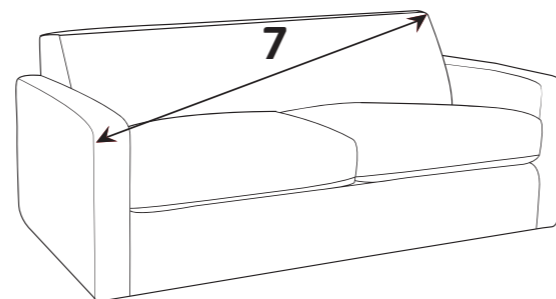

Storage Footstool (FSS)

BILBAO DIMENSIONS (CM)

AVAILABLE PIECES	HEIGHT 1	OUTBACK HEIGHT	WIDTH 2	DEPTH 3	SEAT HEIGHT 4	SEAT DEPTH (STD) 5	SEAT WIDTH 6	ACCESS DIAGONAL 7	WEIGHT (KG)
3 SEATER SOFA (3ST)	92	73	218	100	47	57	147	239	70
2 SEATER SOFA (2ST)	92	73	180	100	47	57	106	205	57.5
ARM CHAIR (1ST)	92	73	122	100	47	57	50	156	49
ACCENT PIECES									
STORAGE STOOL (FST)	45	N/A	63	50	N/A	N/A	N/A	N/A	12.5

* Elasticated Web Back

DIMENSION GUIDE

Check the diagonal access dimension to ensure furniture will fit in your home.

1 - HEIGHT
2 - WIDTH

3 - DEPTH
4 - SEAT HEIGHT

5 - SEAT DEPTH (STD & PILLOW)
6 - SEAT WIDTH