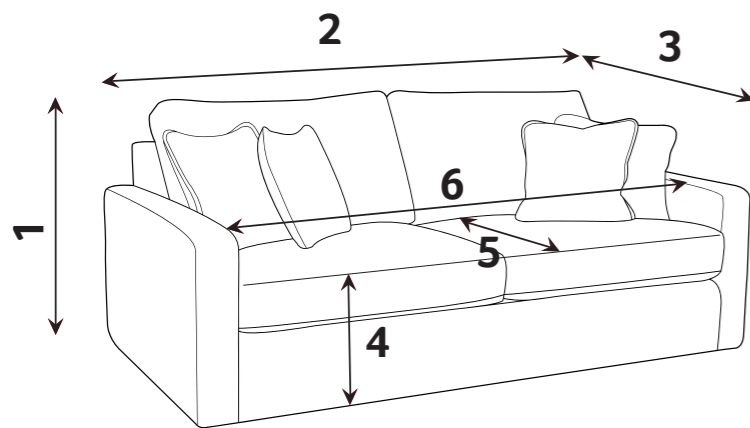

Storage Footstool (FSS)

BILBAO DIMENSIONS (CM)

AVAILABLE PIECES	HEIGHT 1	OUTBACK HEIGHT	WIDTH 2	DEPTH 3	SEAT HEIGHT 4	SEAT DEPTH (STD) 5	SEAT WIDTH 6	ACCESS DIAGONAL 7	WEIGHT (KG)
3 SEATER SOFA (3ST)	92	73	218	100	47	57	147	239	70
2 SEATER SOFA (2ST)	92	73	180	100	47	57	106	205	57.5
ARM CHAIR (1ST)	92	73	122	100	47	57	50	156	49
ACCENT PIECES									
STORAGE STOOL (FST)	45	N/A	63	50	N/A	N/A	N/A	N/A	12.5

* Hardwood & composite board frame.

* Dowelled, screwed, glued & stapled joinery.

* Chrome Foot

* Fibre filled backs for added comfort.

* Super soft filled arm pads for added comfort.

* Serpentine seat springs & silent wire.

* Elasticated Web Back

DIMENSION GUIDE

Check the diagonal access dimension to ensure furniture will fit in your home.

1 - HEIGHT
2 - WIDTH

3 - DEPTH
4 - SEAT HEIGHT

5 - SEAT DEPTH (STD & PILLOW)
6 - SEAT WIDTH