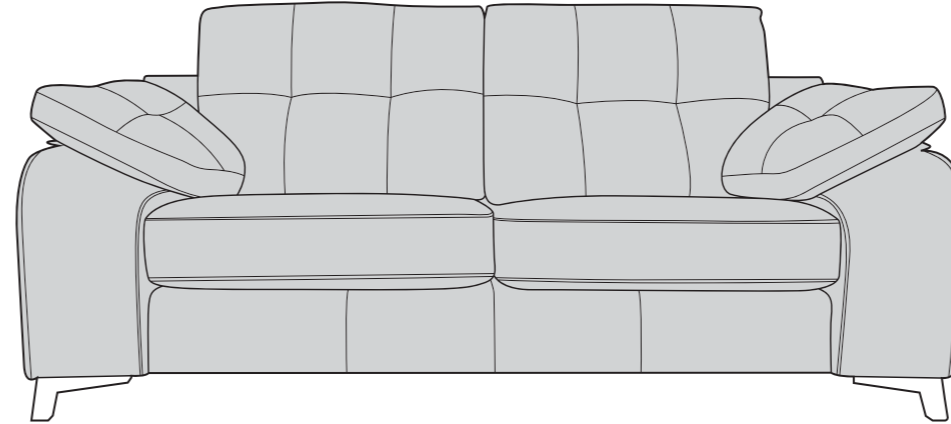

Cover 1:
Ryder Stone

Chrome Feet

Bilbao Collection

Colours represented are to be used as a guide only.
Please refer to manufacturers swatch for a more accurate colour match.

Please note that colour shadings can vary slightly from each roll of fabric.
We cannot guarantee a precise match to these samples or between cut lengths and upholstered goods.

04/04/2022

BILBAO COVER GUIDE: STANDARD BACK ONLY

Please use this guide when ordering the following pieces to clarify cover options.

3 Seater Sofa (3ST)

2 Seater Sofa (2ST)

Arm Chair (1ST)

SUGGESTED ACCENT PIECES

Storage Footstool (FSS)

BILBAO DIMENSIONS (CM)

AVAILABLE PIECES	HEIGHT 1	OUTBACK HEIGHT	WIDTH 2	DEPTH 3	SEAT HEIGHT 4	SEAT DEPTH (STD) 5	SEAT WIDTH 6	ACCESS DIAGONAL 7	WEIGHT (KG)
3 SEATER SOFA (3ST)	92	73	218	100	47	57	147	239	70
2 SEATER SOFA (2ST)	92	73	180	100	47	57	106	205	57.5
ARM CHAIR (1ST)	92	73	122	100	47	57	50	156	49
ACCENT PIECES									
STORAGE STOOL (FST)	45	N/A	63	50	N/A	N/A	N/A	N/A	12.5